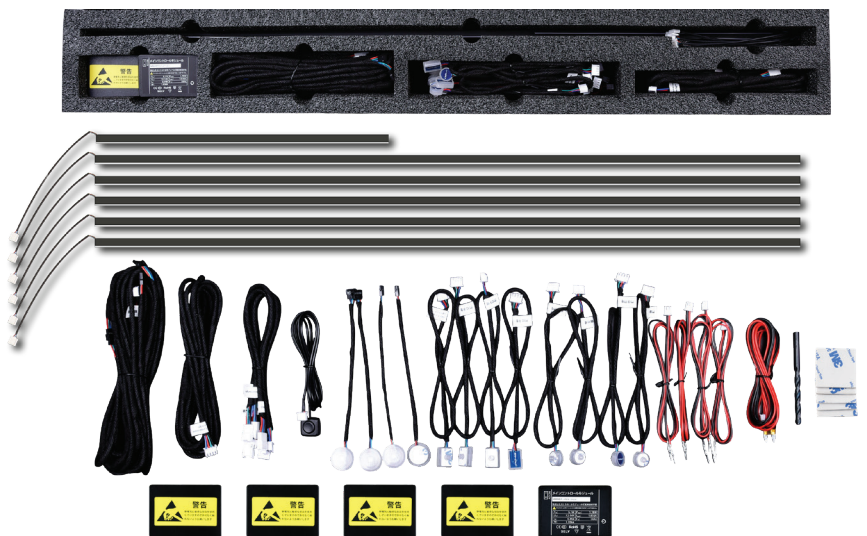

Interior Ambient Lighting

64 Colour Range

- The mobile app allows switching between dynamic and static modes
- No drilling or physical wiring connection required with independent control modules
- Mobile Bluetooth control
- Bend as desired
- Cut to your preferred length
- The lighting design is based on optical illumination
- Developed with patented technology and can be installed to 99% of car models

PART NUMBER: IIL9200