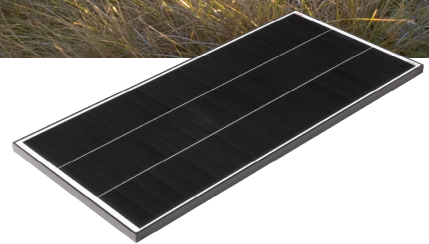

## NEW PRODUCT RELEASE

Introducing the REDARC Black Fixed Solar Panel Range.

Delivering the same trusted performance as our existing fixed solar panels, this new range introduces a sleek black frame for a modern, streamlined look. A highly requested change, these panels blend seamlessly with contemporary vehicle and canopy setups while maintaining the durability and efficiency you expect from REDARC.

Matching the dimensions of the current silver framed panels, they're available in 60W, 80W, 120W, 180W, and 200W options.

The current range of silver framed panels will remain available while stocks last.

**AVAILABLE NOW**

<b>SMRP1060B</b>	60W Fixed Solar Panel Black
<b>SMRP1080B</b>	80W Fixed Solar Panel Black
<b>SMRP1120B</b>	120W Fixed Solar Panel Black
<b>SPRP1180B</b>	180W Fixed Solar Panel Black
<b>SPRP1200B</b>	200W Fixed Solar Panel Black