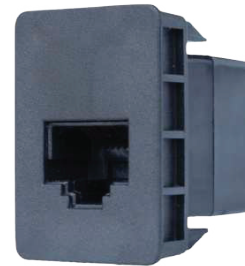

UHF RADIO REMOTE MICROPHONE SOCKET

Part Number: HU1385

Material: Nylon

Color: Black

Hole Size Diameter: 32.5mm X
22mm Flush Mount