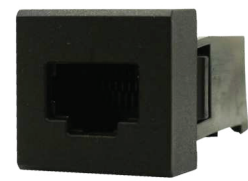

MICROPHONE UHF RADIO SOCKET OUTLET FOR TOYOTA

Part Number: HU1410

Material: Nylon

Color: Black

Face Surface Size: Approx 22mm x 22mm Flush Mount

Suits: Toyota Prado 150 Series

2018 - ON, Toyota LandCruiser

300 series