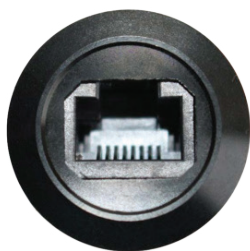

RJ45 UHF SOCKET SWITCHES

RJ45 SOCKETS

UNIVERSAL RADIO REMOTE MICROPHONE SOCKET

Part Number: HU6625-1
Material: Alloy
Color: Black
Hole Size Diameter: 22mm
Panel thickness from 1mm - 12mm Flush Mount
Locking Nut Included
Suits: Universal