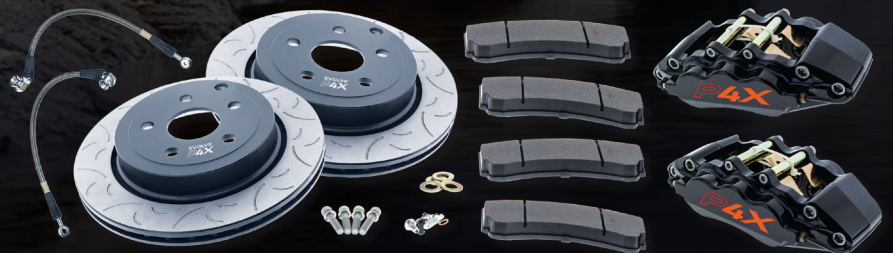

EVOLVE[®]
PERFORMANCE+

P4X
Extreme Edition

BRAKE UPGRADE KIT

6 POT CALIPERS

SLOTTED DISCS

BRAIDED LINES

PERFORMANCE BRAKE PADS

BOLTS AND SHIMS

AXLE	APPLICATION	PART #
FRONT	Suits Ford Ranger PY, Raptor; Volkswagen Amarok NF 12/2022-ON	P4X13
	Suits Toyota LandCruiser 76, 78, 79 Series 01/2007-07/2016, Manual Locking Hubs	P4X07
	Suits Toyota LandCruiser 76, 78, 79 Series 08/2016-ON, Automatic Locking Hubs	P4X08
REAR	Suits Toyota LandCruiser 76, 78, 79 Series 08/2016-ON	P4X22

- Improved Brake Towing Capability
- Increased Stopping Power
- Minimise Brake Fade
- Reduced Noise & Dust
- Enhance Heat Dispersion
- Fits Wheels 17" or Larger
- Direct Bolt On

Bremtec
Brakes