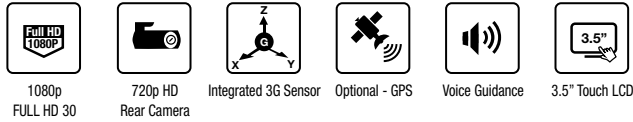

THINKWARE Dash Cam H50 720p True HD. 12/24V

H50

- 30fps, TAT supported (Format Free Technology).
- Multiple Recording Modes.
- Thermal Protection Mode.

THINKWARE™

THINKWARE Dash Cam 1080p Full HD. 12/24V

X150

- X15016 = 16GB, X15032 = 32GB, X15064 = 64GB.
- 24fps, 3.5" Touch Screen.
- Multiple Recording Modes.
- Thermal Protection Mode.

THINKWARE™

THINKWARE Dash Cam 1080p Front & Rear Full HD. 12/24V

X500

- X50016 = 16GB, X50032 = 32GB, X50064 = 64GB.
- 30fps, Wi-Fi Enabled, Safety Camera Alert, Road Warning Safety System, Built In GPS.
- Advanced Video Clear Technology, Dual Save.