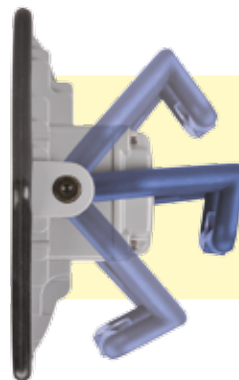

New Product Bulletin

NARVA®
THE VISION TO GO FURTHER

NEW COMPACT AND MINI HIGH POWERED RECHARGEABLE MINI L.E.D FLOOD LIGHT

- Powerful 10W COB L.E.D provides up to 1000 lumen of white flood light
- Selectable output allows 8.5 hours (250lm), 4 hours (500lm) or 2 hours (1000lm) use
- Impact resistant rubber frame, durable adjustable nylon handle and sealed to IP65
- Lithium-ion battery and USB charging (included)

Narva's high-powered, rechargeable L.E.D workshop flood light has now been joined by a more compact, mini version (71345) designed for use in the workshop, home garage or leisure environments. Not short on punch, the lithium-ion battery powered lamp features a powerful 10 watt COB L.E.D that shines an impressive 1000 lumen of brilliant white flood beam for up to 2 hours. A selectable light output allows you to extend battery life for up to 4 hours (500 lumen) or 8.5 hours (250 lumen). Charging is done via the included 1.5 metre USB adaptor cable and 240V wall plug, whilst an intelligent battery indicator offers a quick check up on battery life.

71345

Featuring a durable nylon handle with 180 degree range of motion, the lamp can be affixed to a metal surface using the included powerful magnet attachment, or mounted to an optional telescopic stand (71372) for handsfree lighting.

Included: 240V wall adaptor, 12V cigarette plug and 1.5 metre USB cable included

71372
Optional
telescopic
stand