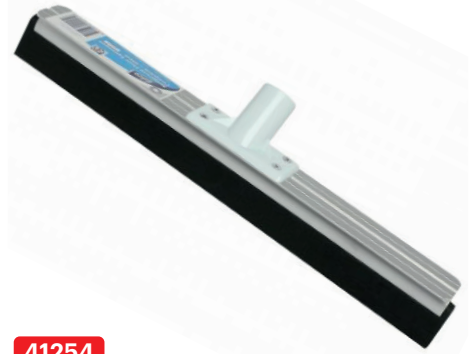

The generous Tritex filter system makes sure that what goes in stays in, and giant high efficiency HepaFlo dust bags are really clean and easy for emptying.

**HVR200B**

**EDCO Platform Broom Head  
600mm - Soft Fill**

10160

**EDCO Platform Broom Head  
600mm - Medium Fill**

10170

**EDCO Neoprene Floor Squeegee  
600mm**

41254

**EDCO Tuf Bamboo Handle  
1.5m x 25mm**

11256

**EDCO Dust Pan & Brush Set - BLUE**