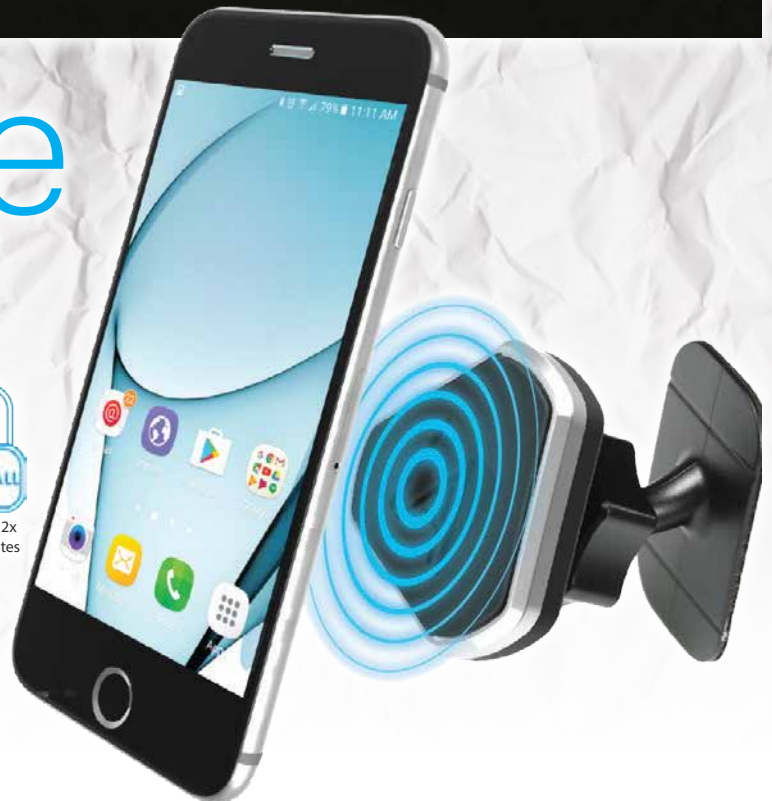

Aerpro
First Choice

MagMate

Premium Magnetic Mounts

MagMate

Convenient placement for your mobile devices in the car, home or office.

Powerful strong hold magnets

Device rotation

Contour mount

Locking Knob

Includes 2x metal plates

MAGNETIC ADHESIVE MOUNT
PACK INCLUDES:

- 1 x Magentic adhesive mount
- 1 x Large metal plate
- 1 x Small metal plate

APMMDASH