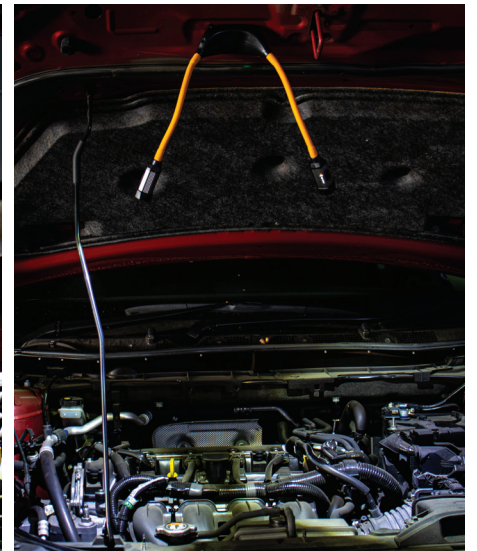

HEAVY DUTY TORCH RANGE

IIL7150

Rechargeable High-Power Large Torch with Focus

- High Output 8000 lumens & 1000 lumens (low)
- Adjustable Focus
- Mode: High - Mid - Off
- COB LED
- 7.4V 5000 mAh Rechargeable Battery
- Beam Distance - 200m (On High) 70m (On Low)
- Operating Time - 1.5 Hours (on High) 3.5 Hours (on Low)
- 6500K Colour Temp
- Aluminium Housing, Weight 700g
- Charging via Micro USB Port
- Power Indicator (Green & Red)
- IPX4 water resistance rating
- 64mm x 64mm x 276mm size
- CRI 70

IIL7151

Heavy Duty Medium Torch with Focus & Charging Dock

- 5 switchable modes (On/Off - High/Medium/Low/Flash/SOS)
- Adjustable Focus
- 750 lumens (high), 300 lumens (medium), 150 lumens (low)
- Beam Distance - 250m (On High) 150m (On Mid) 100m (On Low)
- Operating Time - 3 Hours (High) 6 Hours (Mid) 12 Hours (Low)
- 3.7V 4000 mAh Rechargeable Battery
- Rechargeable via Charging Dock or Micro USB Port on Torch
- 6000/6500K Colour Temperature
- Blue/Green/Red Charging Indicator on Dock
- Aluminium Housing, Weight 294g
- IPX4 water resistance rating
- 42mm x 32mm x 172mm size
- CRI 70

IIL7152

Heavy Duty Small Torch with Focus & Charging Dock

- 3 Switchable Modes – (On/Off - High/Mid/Low)
- Adjustable Focus
- 600 lumens (high), 280 lumens (medium), 60 lumens (low)
- Beam Distance - 250m (On High) 150m (On Mid) 25m (On Low)
- Operating Time - 1.5 Hours (On High) 3.5 Hours (On Mid) 15 Hours (On Low)
- 3.7V 2600 mAh Rechargeable Battery
- Rechargeable via USB-C Charging Dock
- Magnetic Base
- Side Mounted Clip
- 6000/6500K Colour Temperature
- Aluminium Housing, Weight 200g
- IPX3 water resistance rating
- 31mm x 31mm x 135mm size
- CRI 70