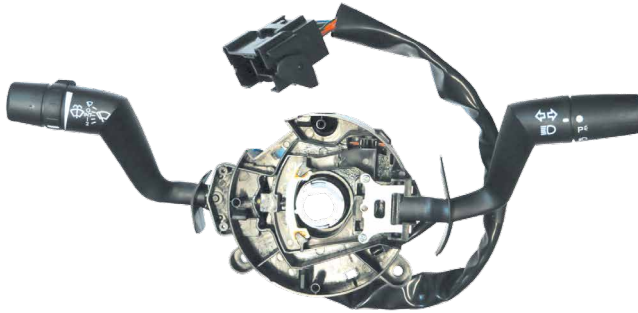

# Combination Switches

## New Product Bulletin 34 2014

CoolDrive are pleased to announce the introduction of the replacement Ford Falcon & Territory combination switches.

The combination switches are a complete headlight, indicator and wiper switch assembly to suit Ford BA-BF & FG Falcon and also Ford SX-SY Territory.

This range is available with both Auto and Non-Auto Headlight function and are compatible with Sedans, Utes and Wagons.

These switches directly replace the O.E switches ensuring quick and easy fitment.

### **SW2521**

Headlight, Indicator & Wiper Switch  
Ford Falcon Sedan BA-BF-FG  
02/03 - 06/13  
Auto Headlights