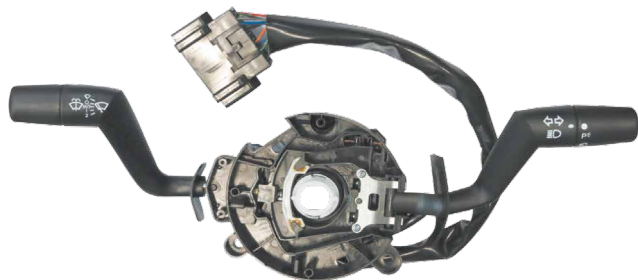

SW2523

Headlight, Indicator & Wiper Switch
Ford Falcon Ute BA-BF-FG
02/03 - 06/13
Auto Headlights

SW2524

Headlight, Indicator & Wiper Switch
Ford Falcon Ute BA-BF-FG
02/03 - 06/13
Non Auto Headlights