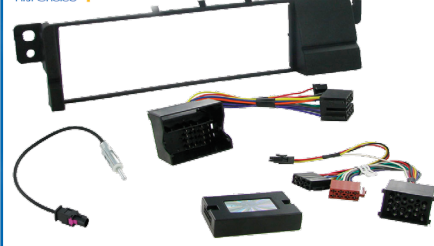

BMW 3 SERIES (E46) 1998-2005*

* Requires "C TYPE" patch lead

Model: FP8023K

Single Din Facia Kit ISO to BMW Harness
Antenna Adaptor Type C Control Harness