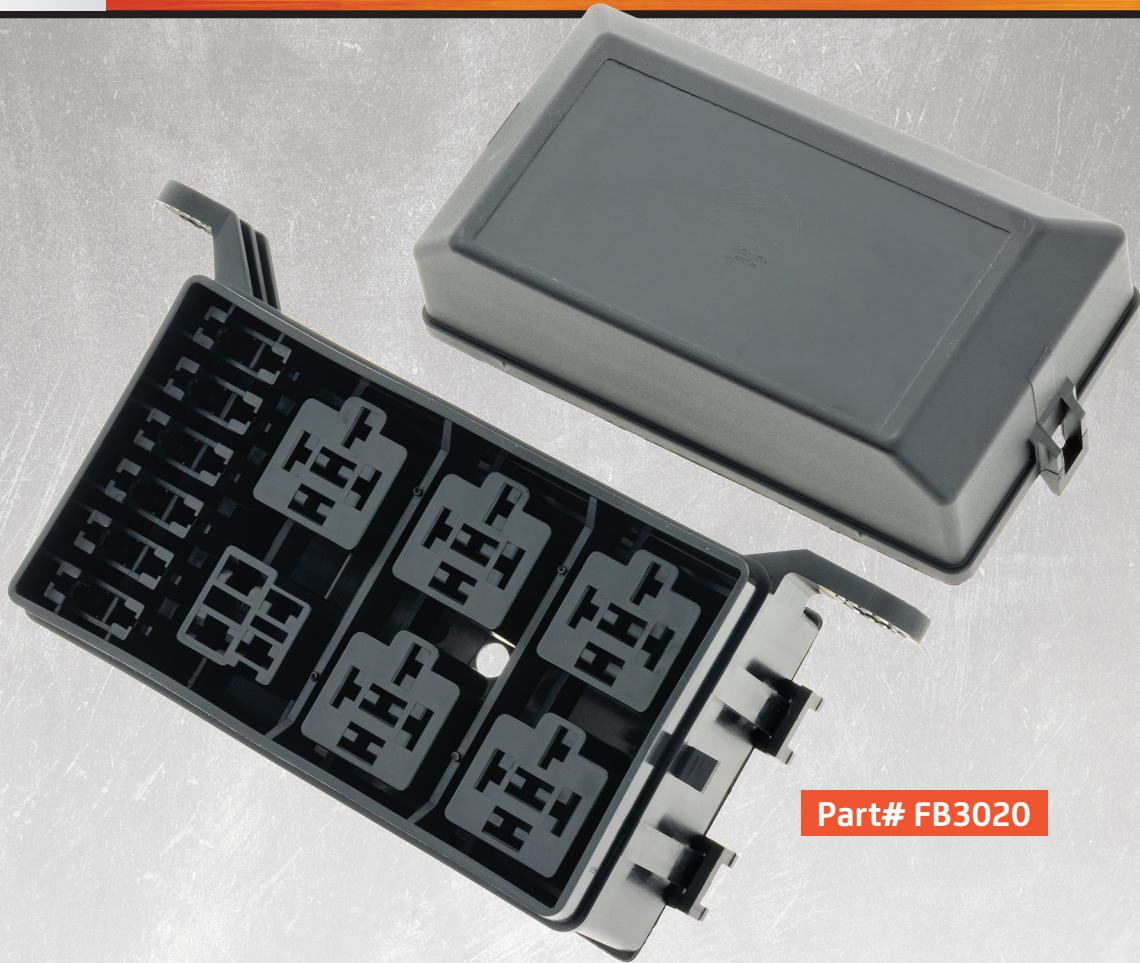

UNIVERSAL FUSE BOX

Part# FB3020

12-Slot Relay & Fuse Box - Universal for Automotive

- Size: 81W x 67.5H x 175Lmm
- 5-40Amp
- Mounting Hole Distance: 157.2mm - 163.6mm
- Can fit 1 x 4pin relays, 5 x 5pin relays, 6 x ATC/ATO blade fuses
- ACT/ATO Fuse 5A 10A 20A 30A 40A 1 of each
- Mounting Hole Dia. 6.8mm