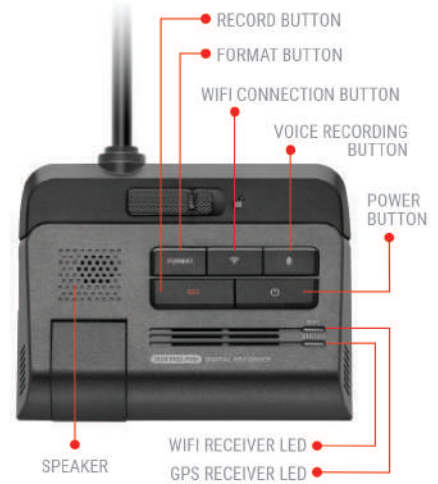

Safety Camera Alert
speed camera, red light camera and mobile speed zone alerts warn you to slow down

Includes a 32GB Micro SD
compatible with 16GB to 128GB Micro SD cards with a UHS-1 speed rating

INCLUSIONS

DASH CAM

MOUNTING CRADLE

WIRING HARNESS

REAR CAM

7M REAR CAM CABLE

32GB MICRO SD CARD WITH ADAPTER

QUICK START GUIDE

SPECIFICATIONS

CHANNELS	2
CPU	AMBARELLA H22 1GHZ QUAD-CORE CORTEX-A53
RESOLUTION	1080P (FRONT) / 1080P (REAR)
FRAMES PER SECOND	30
CAMERA ANGLE	144° (FRONT-DIAGONAL) / 160° (REAR-DIAGONAL)
IMAGE SENSOR	CMOS 2.1 MEGAPIXEL
DIMENSIONS / WEIGHT	- FRONT (INC BRACKET): 92 X 71.4 X 34.4MM / 169.4G - REAR: 61.06 X 32.8 X 27.6MM / 90G
VIDEO ENHANCEMENT TECHNOLOGY	DEWARPING HIGH DYNAMIC RANGE (HDR) SUPER NIGHT VISION 3.0
WIFI	YES (2.4GHZ / 5GHZ)
GPS	YES
G-SENSOR	YES
DISPLAY SCREEN (SIZE)	N/A
SUPER CAPACITOR / BATTERY	SUPER CAPACITOR
HIGH TEMPERATURE PROTECTION	YES
OPERATING TEMPERATURE	-10°C TO +60°C
STORAGE TEMPERATURE	-20°C TO +70°C
POWER INPUT	DC 12/24V
POWER CONSUMPTION	2CH 4.9W/1CH 3.9W (MEAN)
VOLTAGE DETECTION / CUT OFF	YES
ACCESSORY SOCKET POWER ADAPTOR	NOT INCLUDED
HARD WIRE KIT	INCLUDED
REAR CAMERA CABLE LENGTH	7M
MOUNTING TYPE	ADHESIVE PLUGIN CRADLE
SAFETY CAMERA ALERTS	FIXED SPEED CAMERA MOBILE SPEED CAMERA ZONE AVERAGE SPEED ZONE RED LIGHT CAMERA
ADVANCED DRIVER ALERT SYSTEM (ADAS)	LANE DEPARTURE WARNING SYSTEM (LDWS) URBAN FORWARD COLLISION WARNING SYSTEM (UFCWS) FORWARD COLLISION WARNING SYSTEM (FCWS) FRONT VEHICLE WARNING SYSTEM (FVDW)
RECORDING MODES	CONTINUOUS LOOP IMPACT/INCIDENT MANUAL PARK MOTION DETECT** PARK IMPACT/INCIDENT** PARK TIME LAPSE** PARK ENERGY SAVE** AUDIO/VOICE
VIDEO FORMAT	MP4
VIDEO CODEC	H.265
AUDIO CODEC	HE-AAC
MEMORY CARD	32GB UHS-1 INCLUDED, SUPPORTS UP TO 128GB
WARRANTY	2 YEARS ON CAMERA HARDWARE, 12 MONTHS ON MICRO SD
COUNTRY OF MANUFACTURE	SOUTH KOREA