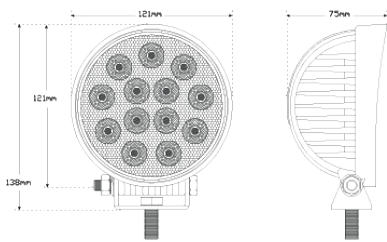

## HIGH POWERED FLOOD LAMPS

**FL39W**  
39 Watt Output

**FL48W**  
48 Watt Output

### SPECIFICATIONS:

Part Number	FL39W	FL48W
LED Qty	13	16
Lumen	Raw - 2730lm Effective - 2400lm	Raw - 3840lm Effective - 3300lm
Draw @13.8V	2.11A	2.65A
Draw @28V	1.05A	1.36A
Voltage	Multivolt 10-30V	Multivolt 10-30V
Waranty	2 Years	2 Years