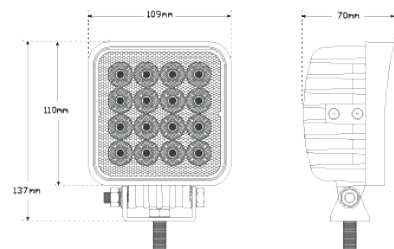

## HIGH POWERED FLOOD LAMPS

**FL39W**  
39 Watt Output

**FL48W**  
48 Watt Output

### SPECIFICATIONS:

Part Number	FL39W	FL48W
LED Qty	13	16
Lumen	Raw - 2730lm Effective - 2400lm	Raw - 3840lm Effective - 3300lm
Draw @13.8V	2.11A	2.65A
Draw @28V	1.05A	1.36A
Voltage	Multivolt 10-30V	Multivolt 10-30V
Waranty	2 Years	2 Years