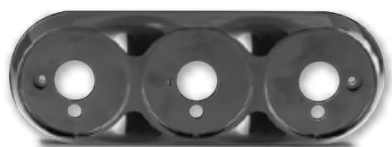

FEATURES

- Road Approved
- No Visible Screws
- High Quality 3M Tape
- 80mm Round x 18mm
- IP67 Rated
- 5 Year Warranty

MOUNTING BRACKETS AVAILABLE IN BLACK OR BLACK CHROME. SOLD SEPARATELY.

Part No: 82B4B
Black, Bulk
372mm x 101mm

Part No: 82B4C
Black Chrome, Bulk
372mm x 101mm

Part No: 82B3B
Black, Bulk
281mm x 101mm

Part No: 82B3B
Black Chrome, Bulk
281mm x 101mm