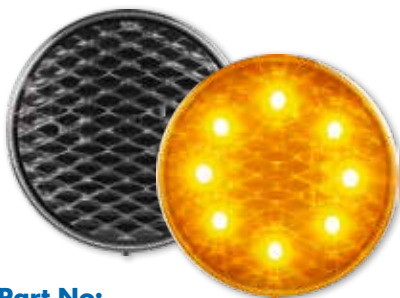

New Product Bulletin

82 SERIES REAR SURFACE MOUNT LAMPS

Part No:

- 82R - 12 Volt, Blister
- 82RB - 12 Volt, Bulk
- 82RMB - 12-24 Volt, Bulk

Part No:

- 82A - 12 Volt, Blister
- 82AB - 12 Volt, Bulk
- 82AMB - 12-24 Volt, Bulk

Part No:

- 82W - 12 Volt, Blister
- 82WB - 12 Volt, Bulk
- 82WMB - 12-24 Volt, Bulk

Part No:

- 82RCB - Clear Lens, 12 Volt, Bulk
- 82RCMB - Clear Lens, 12-24 Volt, Bulk

Part No:

- 82ACB - Clear Lens, 12 Volt, Bulk
- 82ACMB - Clear Lens, 12-24 Volt, Bulk

FEATURES

- Road Approved
- No Visible Screws
- High Quality 3M Tape
- 80mm Round x 18mm
- IP67 Rated
- 5 Year Warranty

MOUNTING BRACKETS AVAILABLE IN BLACK OR BLACK CHROME. SOLD SEPARATELY.

Part No: 82B4B
Black, Bulk
372mm x 101mm