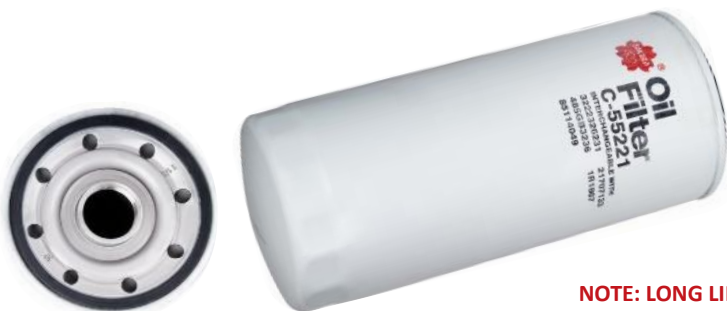

Application Details - EO-66060

MANUFACTURER	MODEL	SERIES	ENGINE/DETAILS	YEAR	NOTE
JEEP	GRAND CHEROKEE	WK	EXF 6CYL 3.0L DIESEL	10/2013-2017	
JEEP	GRAND CHEROKEE	WK	EXF 6CYL 3.0L DIESEL	10/2013-2017	
CHRYSLER	300		EXF 6CYL 3.0L DIESEL	10/2013-2017	C
CHRYSLER	300		EXF 6CYL 3.0L DIESEL	10/2013-2017	LIMITED

C-55221