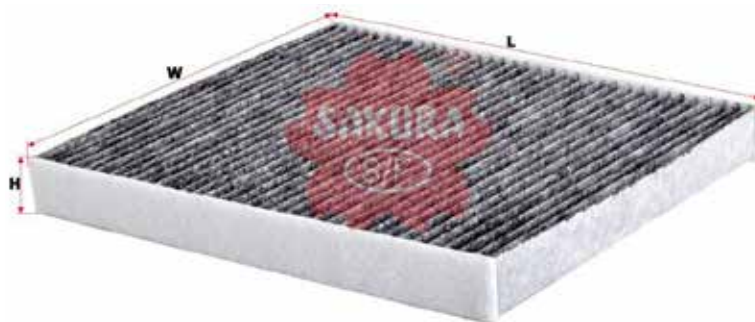

Application Details - FA-31970

MANUFACTURER	MODEL	SERIES	ENGINE/DETAILS	YEAR	NOTE
AUDI	SQ8	F1	DHV 8CYL 4.0L HYBRID ELEC/DIESEL	2019-ON	
AUDI	Q7	4M	CRTC 6CYL 3.0L DIESEL	2015-2020	
AUDI	Q7	4M	DHXC 6CYL 3.0L HYBRID ELEC/DIESEL	2020-ON	
VOLKSWAGEN	TOUAREG	CR	CVMC 6CYL 3.0L DIESEL	2019-ON	
VOLKSWAGEN	TOUAREG	CR	DENA 6CYL 3.0L DIESEL	2018-ON	

CAC-31130