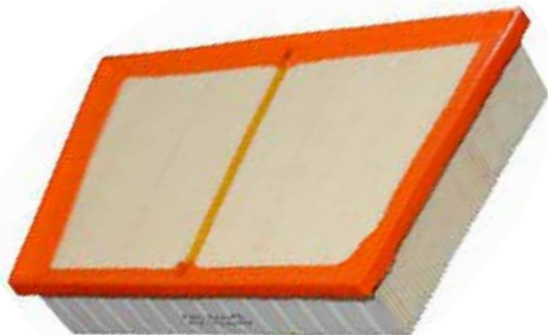

FA-37030

AIR FILTER

Cross Reference

LAND ROVER	LR071942
RYCO	A1982
WESFIL	WA5419
MANN	C28022

Dimensions (mm)

HEIGHT	55
LENGTH	272
WIDTH	165.7

Application Details - FA-37030

MANUFACTURER	MODEL	SERIES	ENGINE/DETAILS	YEAR	NOTE
JAGUAR	E-PACE	X540	204DTA / 204DTD 4CYL 2.0L DIESEL	2017-ON	
LAND ROVER	DISCOVERY SPORT	LC	204DTD 4CYL 2.0L DIESEL	2016-ON	
RANGE ROVER	EVOQUE	L511	204PT 4CYL 2.0L PETROL	2019-ON	
RANGE ROVER	EVOQUE		204DTD 4CYL 2.0L DIESEL	2019-ON	