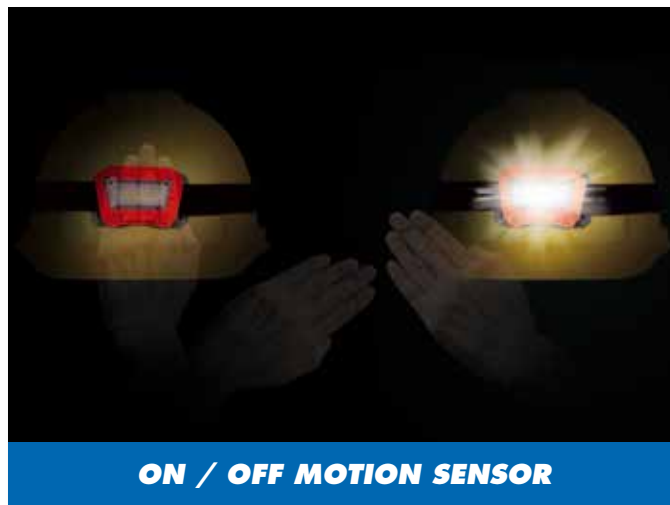

## RECHARGEABLE HEAD POSITION LAMP

**Part No: HT70**

- 280 Lumens High Power
- Latest in COB LED Technology
- On/Off Motion Sensor
- Impact & Shock Resistant
- Tilt Adjusting Head
- 6500K Cool White Light
- CE, RoHS Compliant
- Non-Slip Elastic Headband
- Single Blister Pack
- 2 Year Warranty