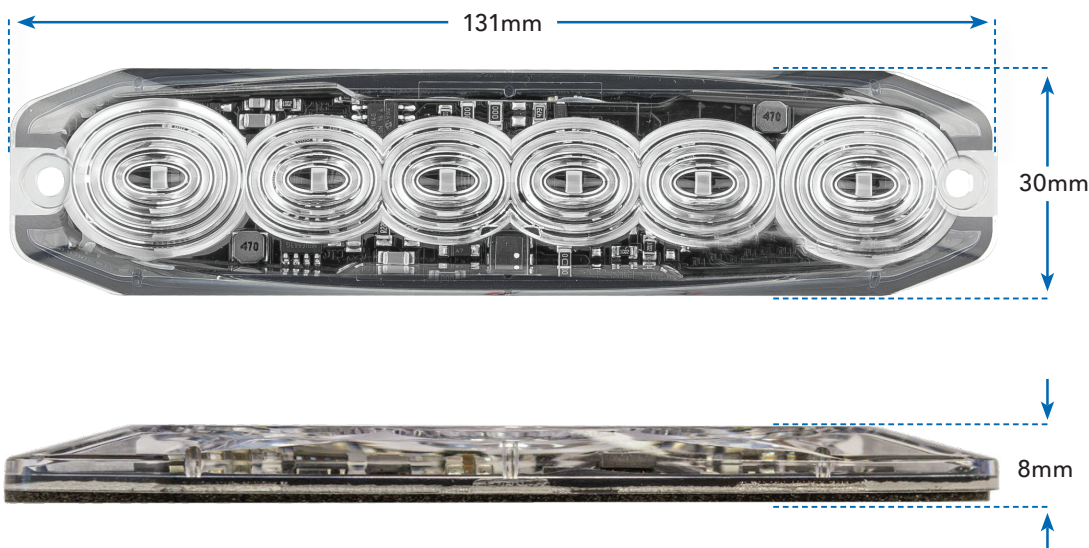

New Product Bulletin

AUSTRALIA'S SMALLEST AFTERMARKET ROAD LEGAL STOP/TAIL/INDICATOR LAMP

Part No: 12ARM

Features:

- ECE Australian Road Approved
- Low profile only 8mm
- 3M tape/screw fitting
- Horizontal or vertical mount
- Dual voltage 12/24 Volt
- IP67 rated
- 100% water proof
- 5 Year warranty

Specifications:

Function: Stop/Tail/Indicator
Size: 131mm x 30mm x 8mm
Voltage: Dual voltage 12/24 Volt
LED Qty: 6 X SMD
Approval: ECE approved
Cable: 250mm
Lens: Polycarbonate
Base: Aluminium