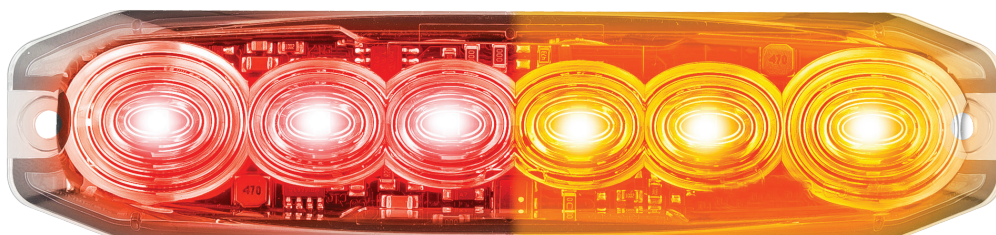

New Product Bulletin

AUSTRALIA'S SMALLEST AFTERMARKET ROAD LEGAL STOP/TAIL/INDICATOR LAMP

Part No: 12ARM

Features:

- ECE Australian Road Approved
- Low profile only 8mm
- 3M tape/screw fitting
- Horizontal or vertical mount
- Dual voltage 12/24 Volt
- IP67 rated
- 100% water proof
- 5 Year warranty

Specifications:

Function: Stop/Tail/Indicator
Size: 131mm x 30mm x 8mm
Voltage: Dual voltage 12/24 Volt
LED Qty: 6 X SMD
Approval: ECE approved
Cable: 250mm
Lens: Polycarbonate
Base: Aluminium