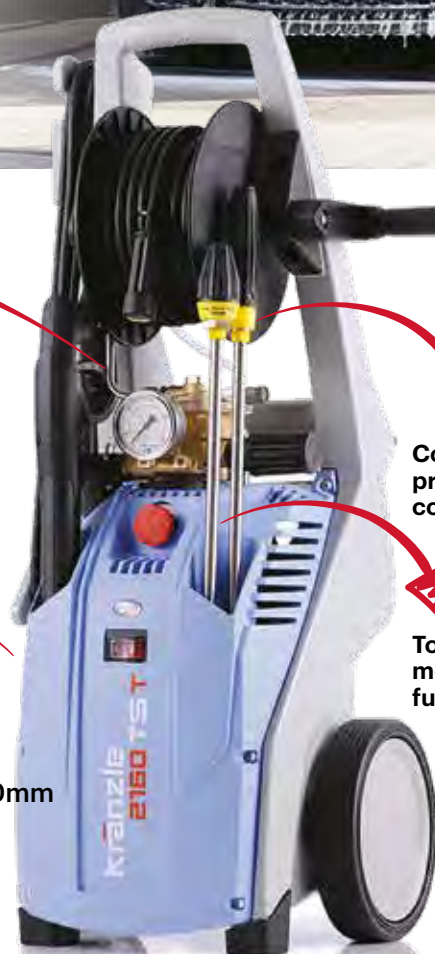

Kränzle®

NEW- Kränzle Cold Water Pressure Washers >>> Kränzle K2160TST-10A

Part No. K2160TSTQC

FEATURES & EQUIPMENT

- Operating Pressure Adjustable: 1740psi / 120bar
- Water Output: 7L/min
- 10AMP Plug 240v
- Max Inlet Water Temperature: 60°C
- Power Cable: 5m
- Weight: 23kg
- Dimensions: 440 x 220 x 330mm
- New Quick Release Plug-in system D12

STANDARD ACCESSORIES

- Steel braided high pressure hose – 10m Nw 6
- Trigger gun with safety catch 'M2000'
- Dirtkiller Turbo Nozzle 028 with stainless steel lance 500mm
- Knife-jet Nozzle 028 with stainless steel lance 500mm

Continuously adjustable pressure and quantity control

Total-Stop automatic motor switch off function

Made in Germany

- >> Robust cold water high pressure cleaner with a single-part rotomoulded chassis and 2 wheels making it extremely stable.
- >> Graphite packed seals for dry-run safety, this machine is designed to be your life partner in cleaning!

- >> A powerful cold water high pressure unit that features a stainless-steel frame and handle for durability and long-life.
- >> Extremely handy and compact design. Very portable and convenient. Dry-run safety & Leakage return system