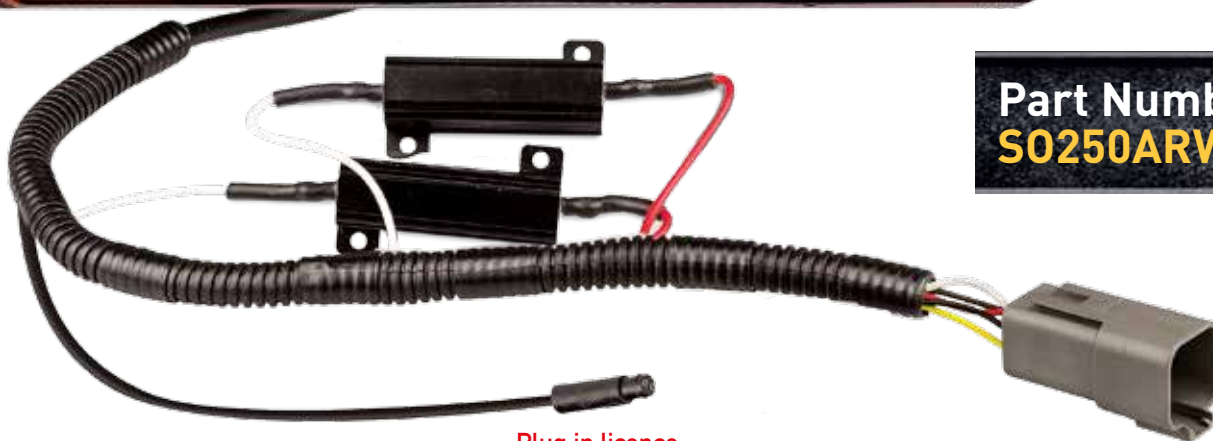

New Product Bulletin

LED TRAY CONVERSION OR UPGRADE

Part Number:
S0250ARWM2LR450

Plug in licence
plate lamp
compatible

Features

- Helps Solve Canbus Vehicle Errors when Fitting LEDs
- Terminated with DT04-6P Male Connector
- Includes 2 Prewired Load Resistors
- Plug in Licence Plate Lamp Cable
- 5 Year Warranty
- IP67 Rated
- 12 Volts