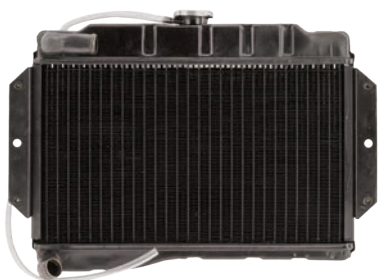

NEW- Jayrad Radiators for British Classics ➔➔

Heavy Duty Copper Brass, Original Style Core

Part No. JR1131J

Suits MGB 1968 > 1979
Series 2 Manual MGA
1959>

Part No. JR1132J

Suits MGB 1962 > 1967
Series 1 Manual

Part No. JR1133J

Suits Austin Morris
Rover Mini Manual
1965 > 1275cc

**Matches and Exceeds OE
Direct Fit
2 Year Warranty**

Contact your local CoolDrive branch or checkout iShop today!