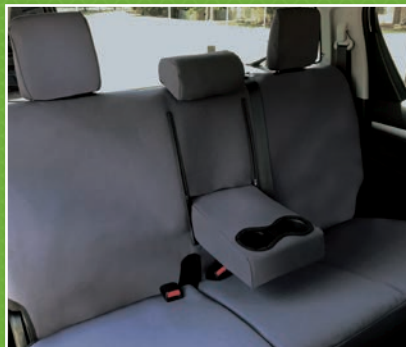

New Product Bulletin

HEAVY DUTY CANVAS SEAT COVERS

CoolDrive Auto Parts is proud to announce the new HULK 4x4 heavy duty canvas seat cover range. This seat cover range is made from premium quality blended poly and cotton canvas. This allows them to be super strong and comfortable as well as waterproof, tear and rip resistant.

The new range of seat covers are guaranteed to fit your vehicle as they are vehicle specific and tailored to fit. Perfect if you want to protect your car seats from wear and tear and also keeping a great resale value when needing to sell in the future. So if you are a tradie, have kids or a dog or just like going camping and four wheel driving on a muddy weekend, then this is the seat cover range for you and your family.

- Maximum protection
- Waterproof backing
- Tear & rip resistant
- 50% poly canvas / 50% cotton canvas 13oz or 435gsm
- Foam backed for extra comfort & also gives slip resistance
- Designed in Australia for Australian conditions
- Velcro fitting system
- Vehicle specific
- All over canvas map pocket
- Machine washable
- Fade resistant
- Heavy duty