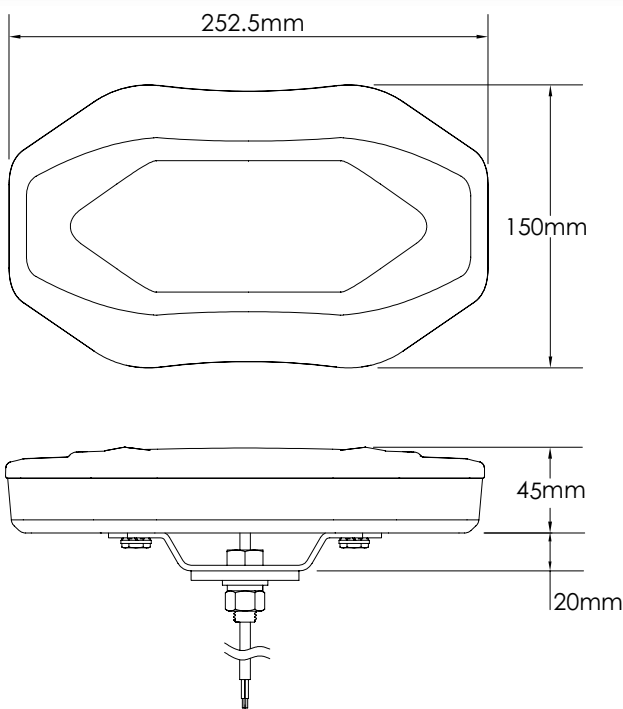

New Product Bulletin

EMERGENCY LED MINIBAR

Inactive

**SAE/J845
Class 1**

Active

Part No: LB252ACM

- 360° High Intensity Output
- Quad Flash Pattern
- ECE R10 Compliant
- IP67 Ingress Protection
- Temp Range -40° to +60°
- Voltage Range 10-30 Volt