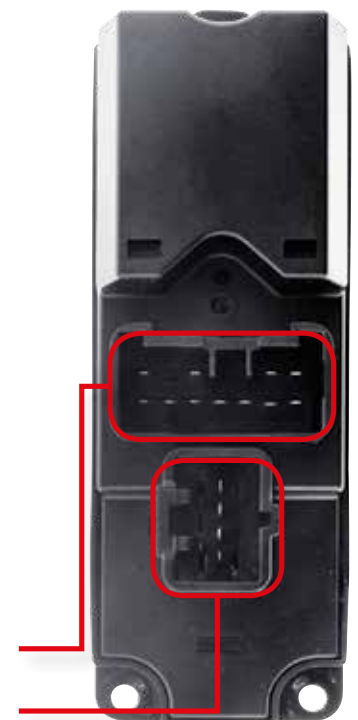

## Power Window Switch

#### Features

- 4 Door Master Switch Panel
- Drivers Door Auto Up & Down
- Child Lock
- Illuminated

2 Plugs

- 11 pins

- 4 pins

Rear view

Suits Ford Ranger PX Dual Cab 09/11 - 08/15

Suits Mazda BT50 UP Dual Cab 11/11 - 08/15