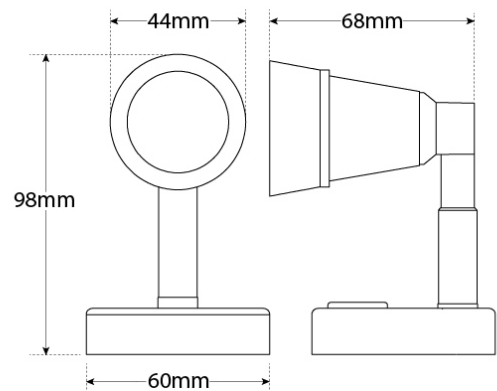

New Product Bulletin

READING LIGHT WITH ROTATE & TILT ADJUST

autolamps

- Perfect for Caravans & RVs
- Cool White Light 6500K
- Compact Design
- High Brightness 3 Watt LEDs
- 60° Tilt & 350° Rotation
- 3 Year Warranty

SPECIFICATIONS

PART NUMBER	RL60/12B	RL60/12
PACKAGE	Bulk	Single Blister
FUNCTION	Interior Reading Lamp	
LEDs	3 x 3 Watt	
COLOUR TEMP	6500K	
LUMEN	Raw 225lm Effective 128lm	
VOLTAGE	12V Only	
WARRANTY	3 Year Warranty	
CABLE	15cm	
LENS	Polycarbonate	
HOUSING	Aluminium	
BASE	Zinc Plated Steel	